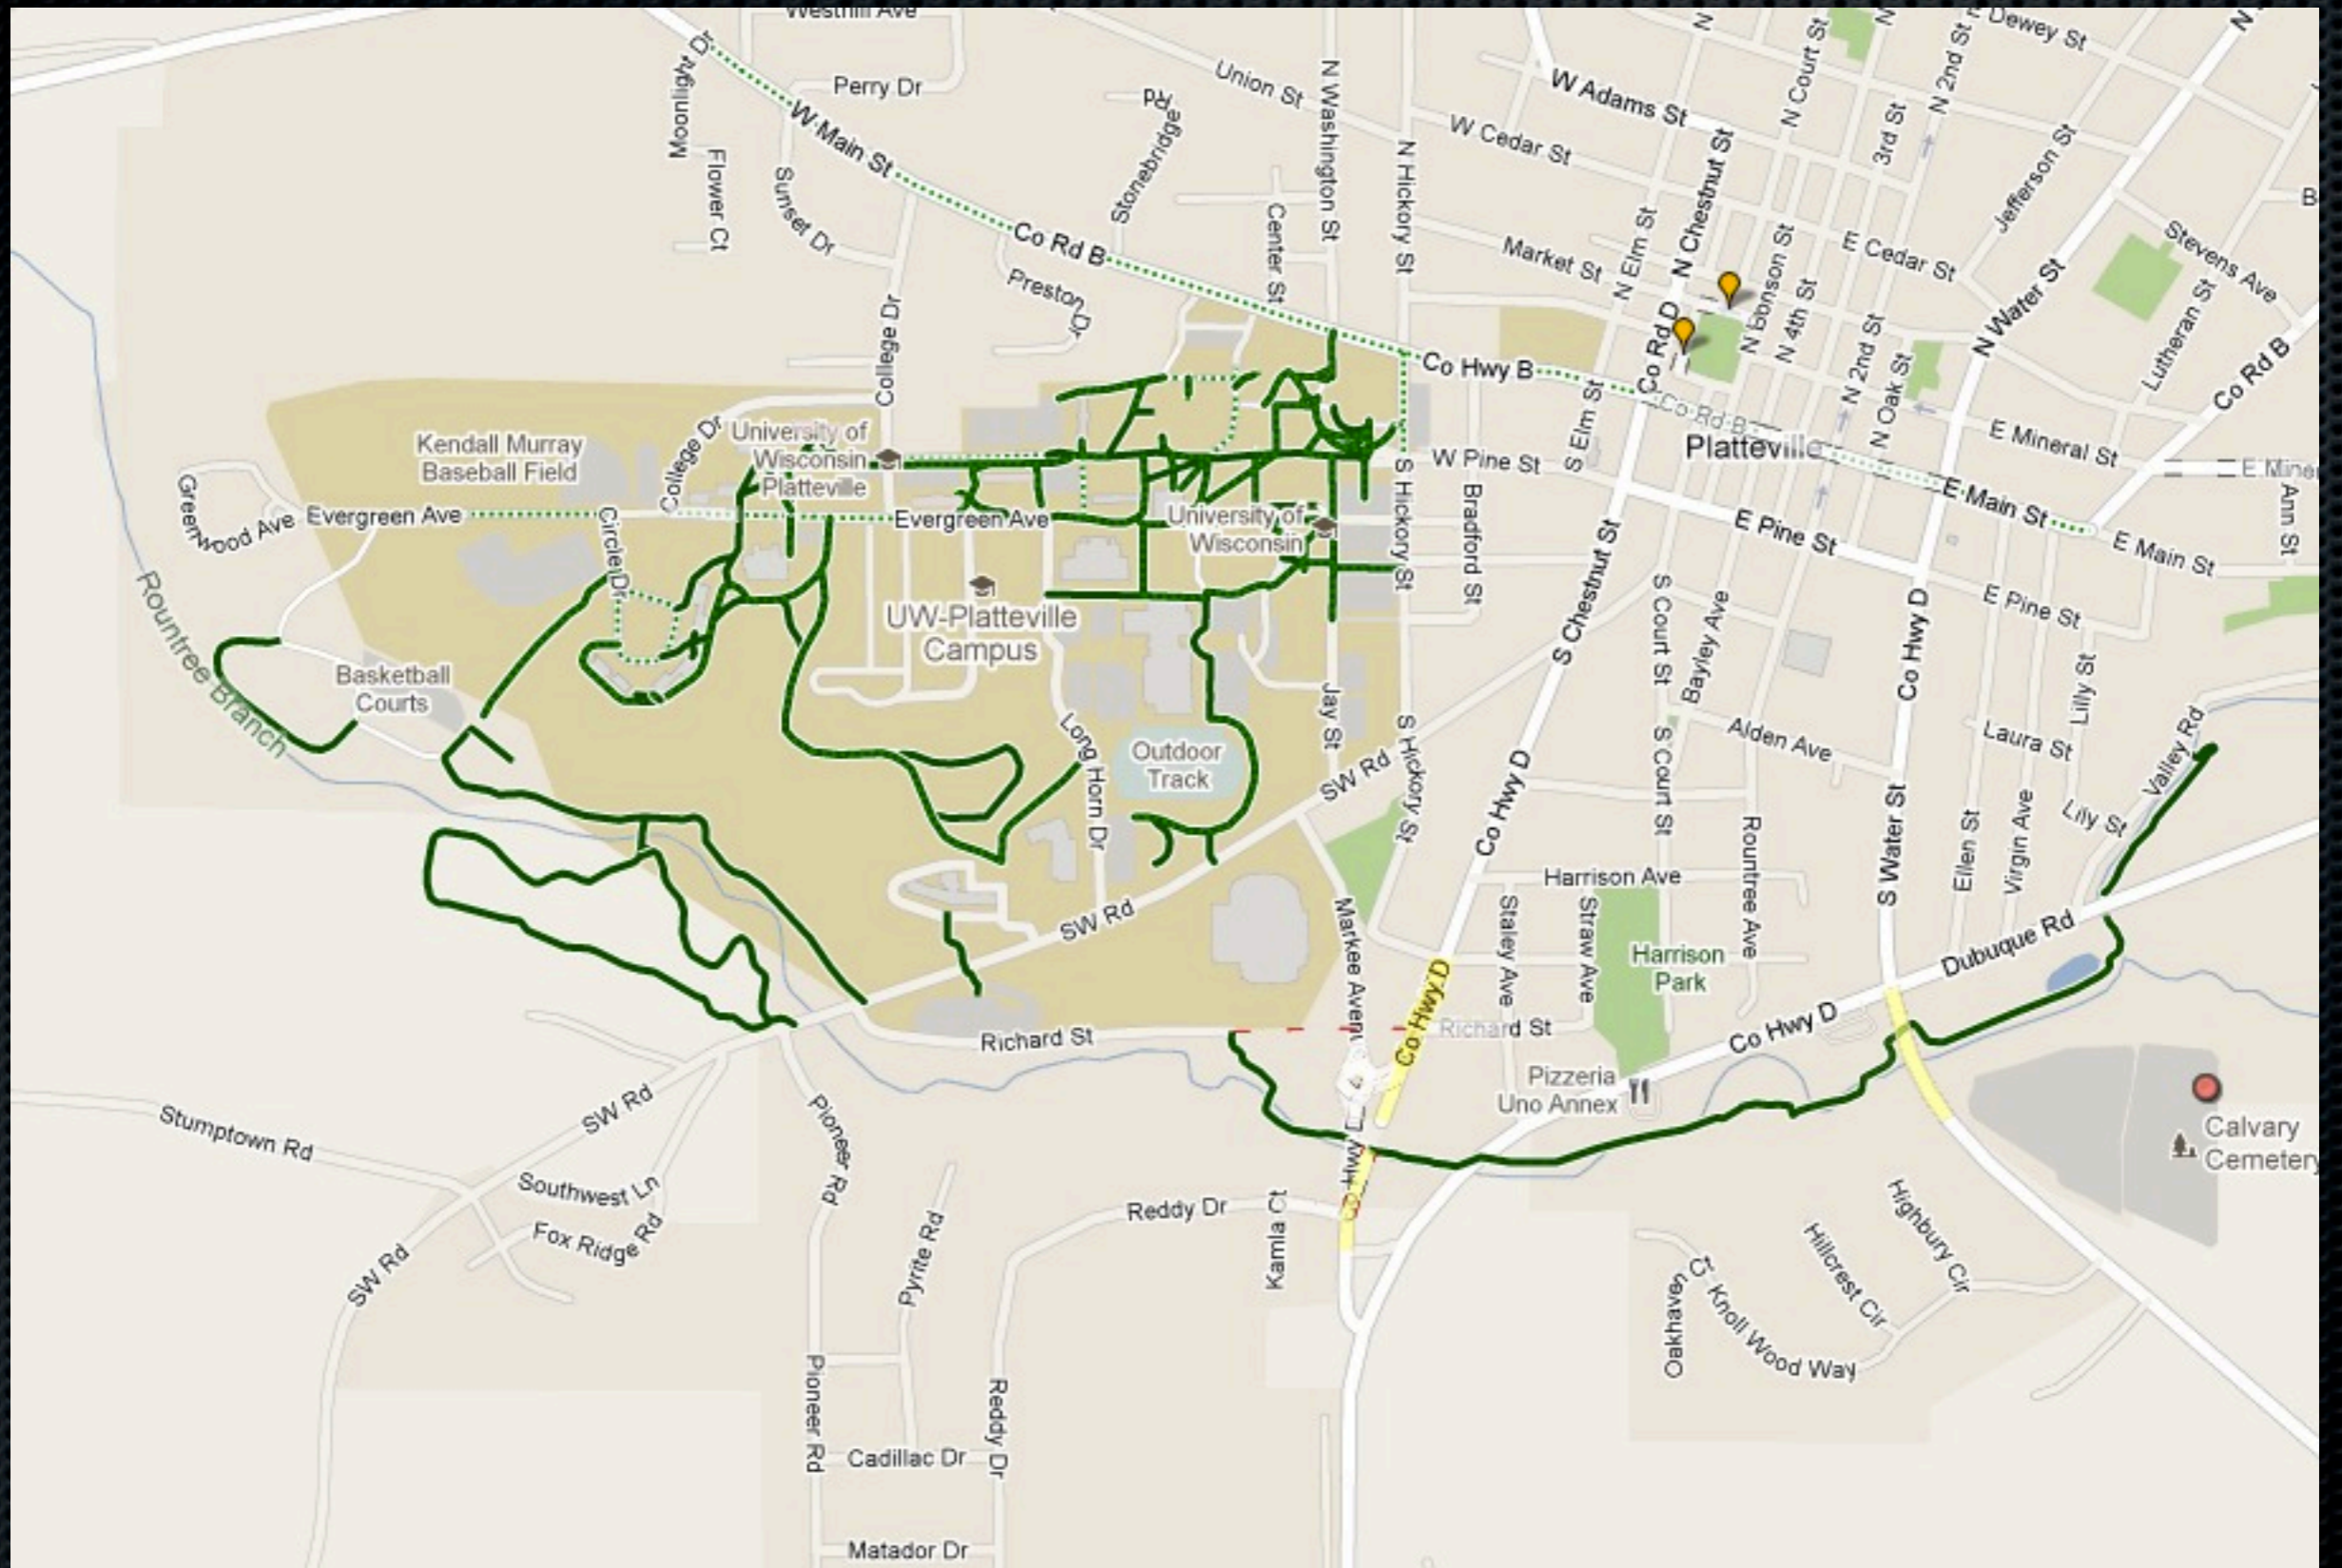

Gate

© 2010 Google

Biking Attributes

New Places: Overlays

1:33 PM

Listen

Maps

Market