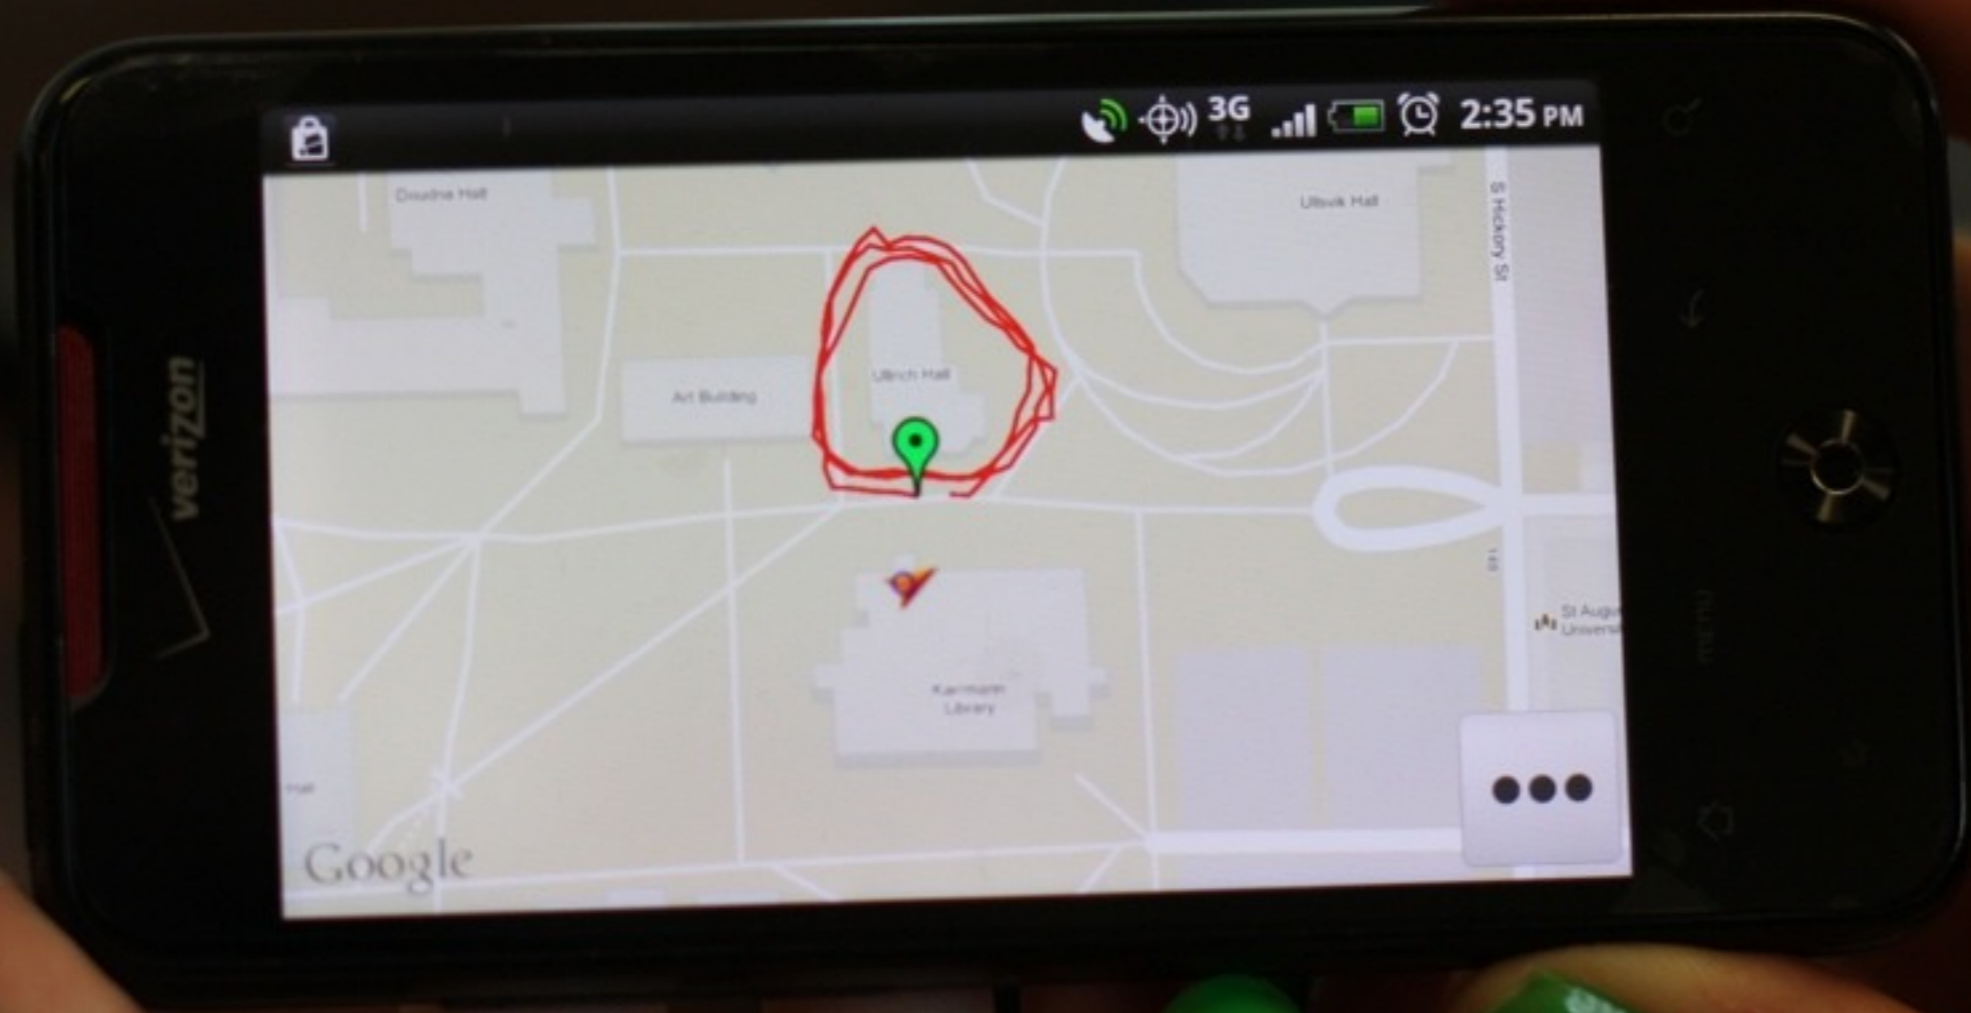

Phone

Places

Poynt

SCVNGR

Settings

Live example...

Happy Mapping!

- ✦ Twitter: @PhilSwn
- ✦ Email: Phil@wiswanson.com
- ✦ KML for Roundabout made with My Tracks for Android